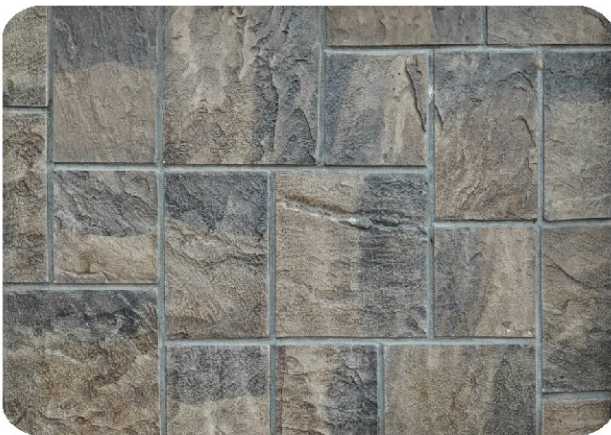

Fabulous stone®

Fabulous stone is a part of a Peak Enterprise (ISO 9001:2015 Certified Company)

ashler stone

Approx Size : 9 inch x 9 inch, 9 inch x 6 inch, 6 inch x 6 inch and more Approx Thickness : 17 mm (+ or - 2 mm)

Inquiry : +91-7600933997, +91-9924373098, +91-9376243198, E-mail : info@fabulousstone.co.in

Visit us : www.fabulousstone.co.in

ASL-03