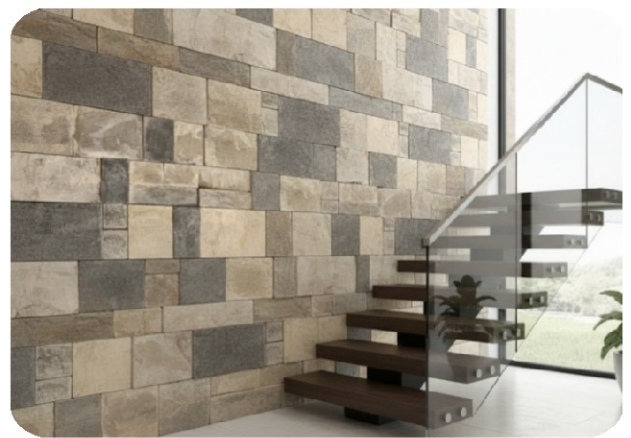

CS-03-Project