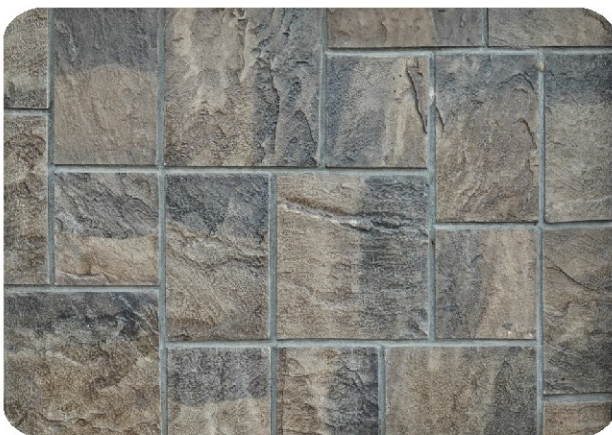

Fabulous stone®

Fabulous stone is a part of a Peak Enterprise (ISO 9001:2015 Certified Company)

ashler stone

Approx Size : 9 inch x 9 inch, 9 inch x 6 inch, 6 inch x 6 inch and more Approx Thickness : 17 mm (+ or - 2 mm)

Inquiry : +91-7600933997, +91-9924373098, +91-9376243198, E-mail : info@fabulousstone.co.in

Visit us : www.fabulousstone.co.in

ASL-03