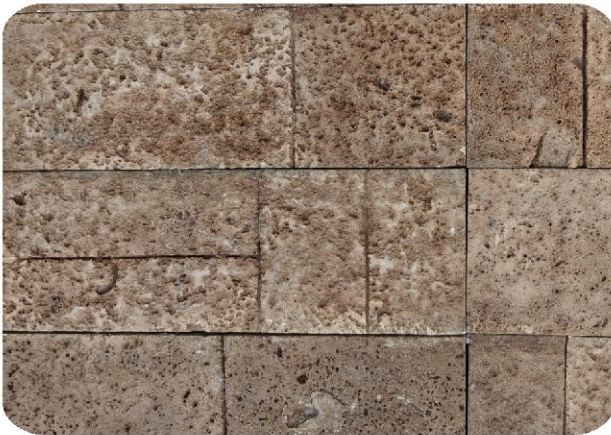

Fabulous stone®

Fabulous stone is a part of a Peak Enterprise (ISO 9001:2015 Certified Company)

coral stone

Approx Size : 18 inch x 6 inch, 9 inch x 6 inch and more Approx Thickness : 1 inch to 1.25 inch
Inquiry : +91-7600933997, +91-9924373098, +91-9376243198, E-mail : info@fabulousstone.co.in

Visit us : www.fabulousstone.co.in

CO-02