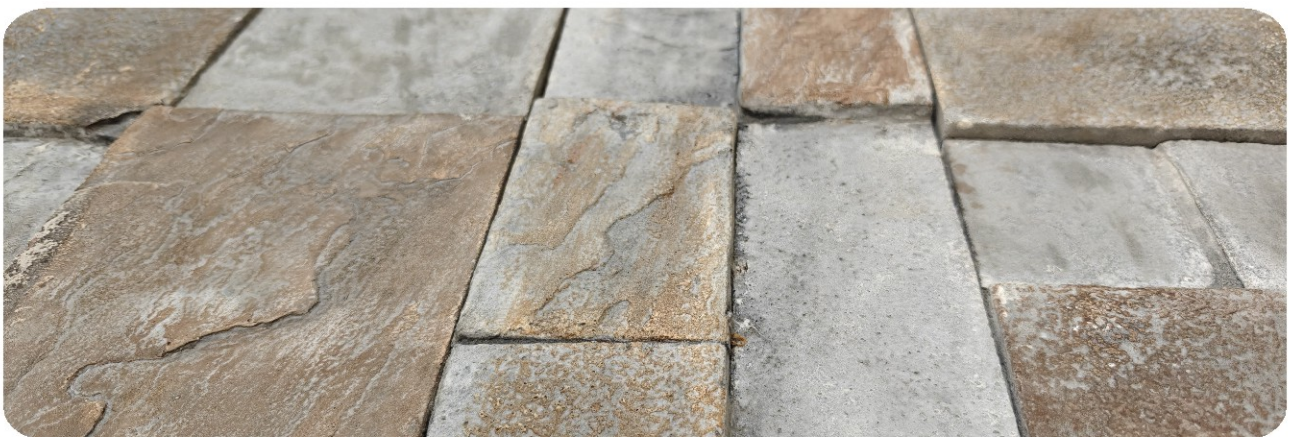

CS-08 Project

...Texture Details...

Fabulous stone®

Fabulous stone is a part of a Peak Enterprise (ISO 9001:2015 Certified Company)

cypress ledge

Approx Size : 18 inch x 6 inch, 9 inch x 6 inch and more Approx Thickness : 1 inch to 2 inch
Inquiry : +91-7600933997, +91-9924373098, +91-9376243198, E-mail : info@fabulousstone.co.in