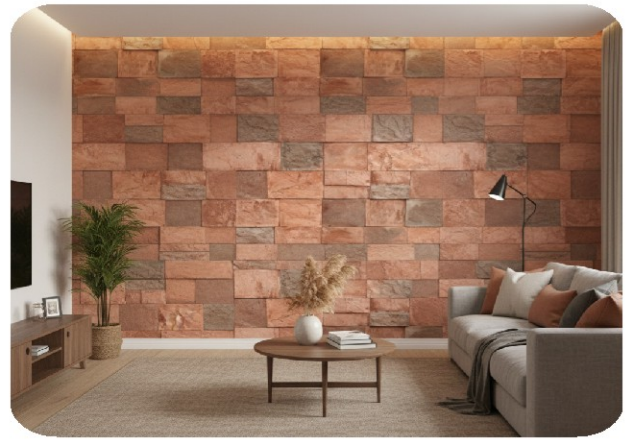

CS-01-Project