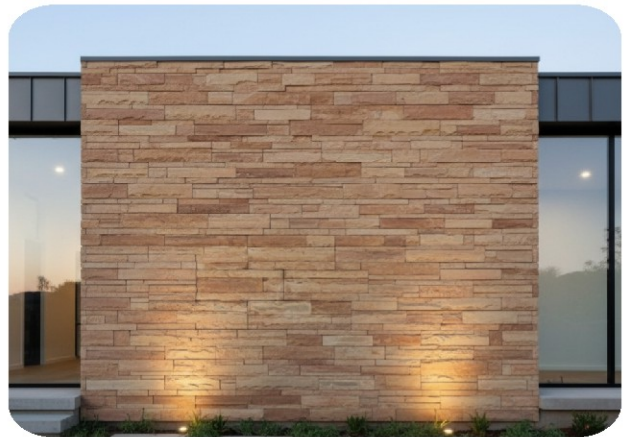

DS-06 Project