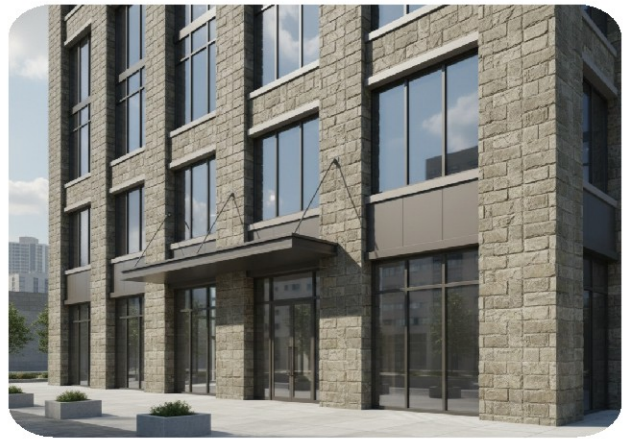

CR-06 Project