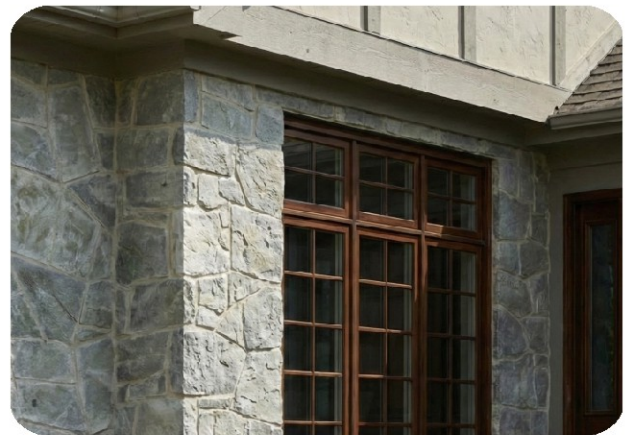

AC-03-Project