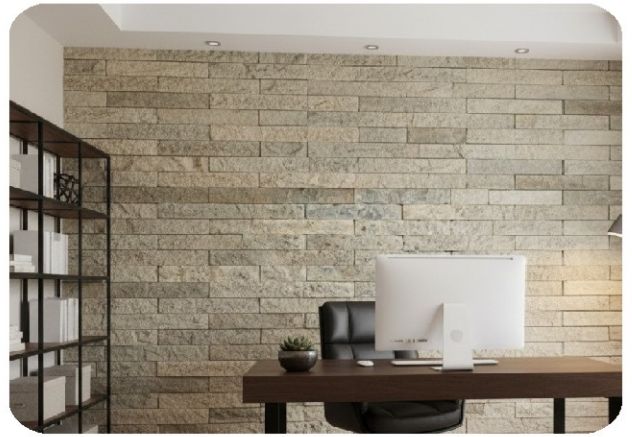

AS-05 Project