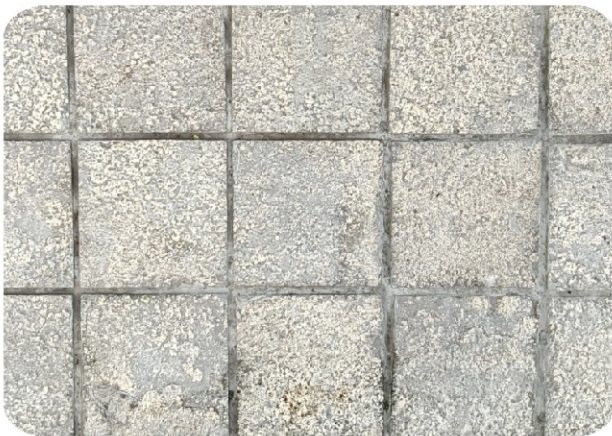

Fabulous stone®

Fabulous stone is a part of a Peak Enterprise (ISO 9001:2015 Certified Company)

milan stone

Approx Size : 9 inch x 9 inch, 9 inch x 6 inch, 6 inch x 6 inch and more Approx Thickness : 17 mm (+ or - 2 mm)

Inquiry : +91-7600933997, +91-9924373098, +91-9376243198, E-mail : info@fabulousstone.co.in

Visit us : www.fabulousstone.co.in

MI-02