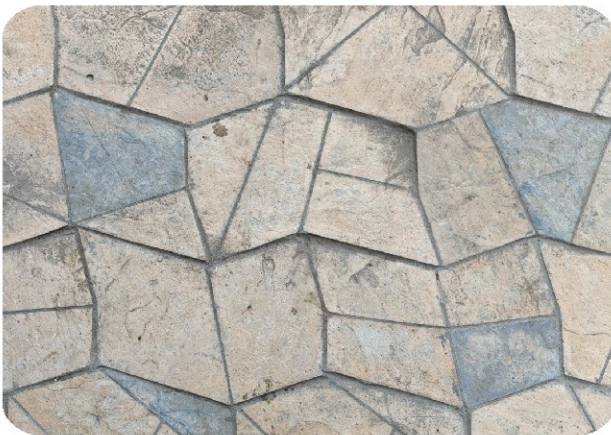

Fabulous stone®

Fabulous stone is a part of a Peak Enterprise (ISO 9001:2015 Certified Company)

madrid pathway (MP)

Approx Size : random stone pannel Approx Thickness : 1.25 inch to 1.5 inch

Inquiry : +91-7600933997, +91-9924373098, +91-9376243198, E-mail : info@fabulousstone.co.in

Visit us : www.fabulousstone.co.in

MP-02