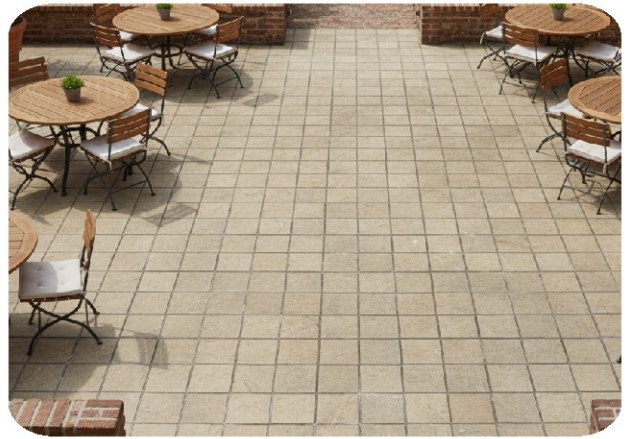

IS-05 Project