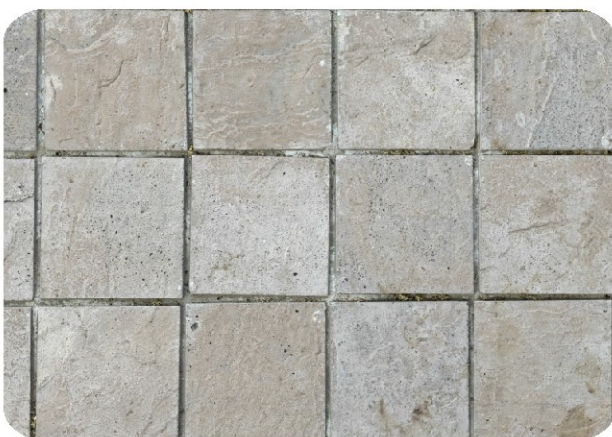

Fabulous stone®

Fabulous stone is a part of a Peak Enterprise (ISO 9001:2015 Certified Company)

indian sandstone

Approx Size : 9 inch x 9 inch, 9 inch x 6 inch, 6 inch x 6 inch and more Approx Thickness : Thickness: 17 mm (+ or - 2 mm)

Inquiry : +91-7600933997, +91-9924373098, +91-9376243198, E-mail : info@fabulousstone.co.in

Visit us : www.fabulousstone.co.in

IS-03