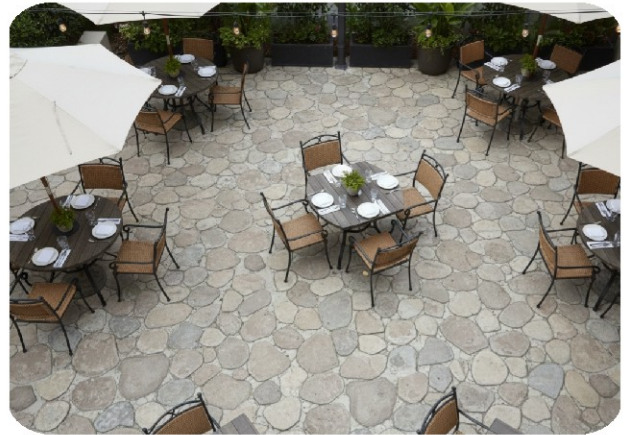

AL-01-Project